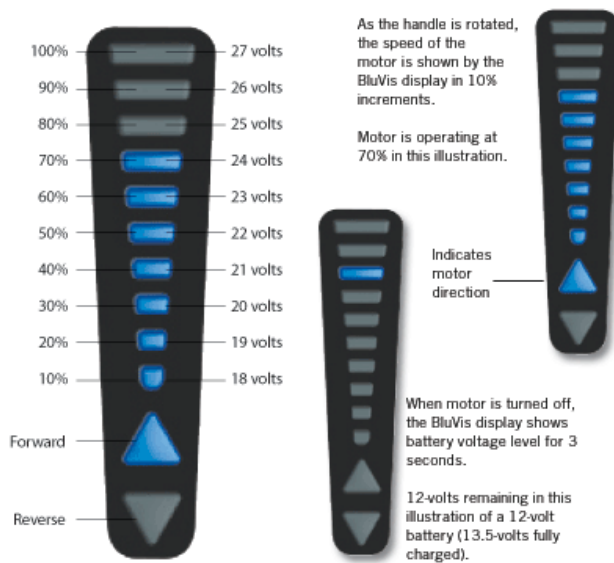

## Adjustable Head

Easy to adjust with a simple Allen wrench, the VariMAX's head can be repositioned for use on the bow, transom, or even the side of your boat.

## BluVis Digital Variable Speed Display

The precise BluVis multi-function display shows direction, precise speed settings and accurate battery voltage.

- **Taper-Lock Mount.** The proprietary tapered stainless-steel pin ensures solid engagement in all 7 positions.
- **Twist-turn Control** Revolutionary push/pull, forward and reverse speed control.